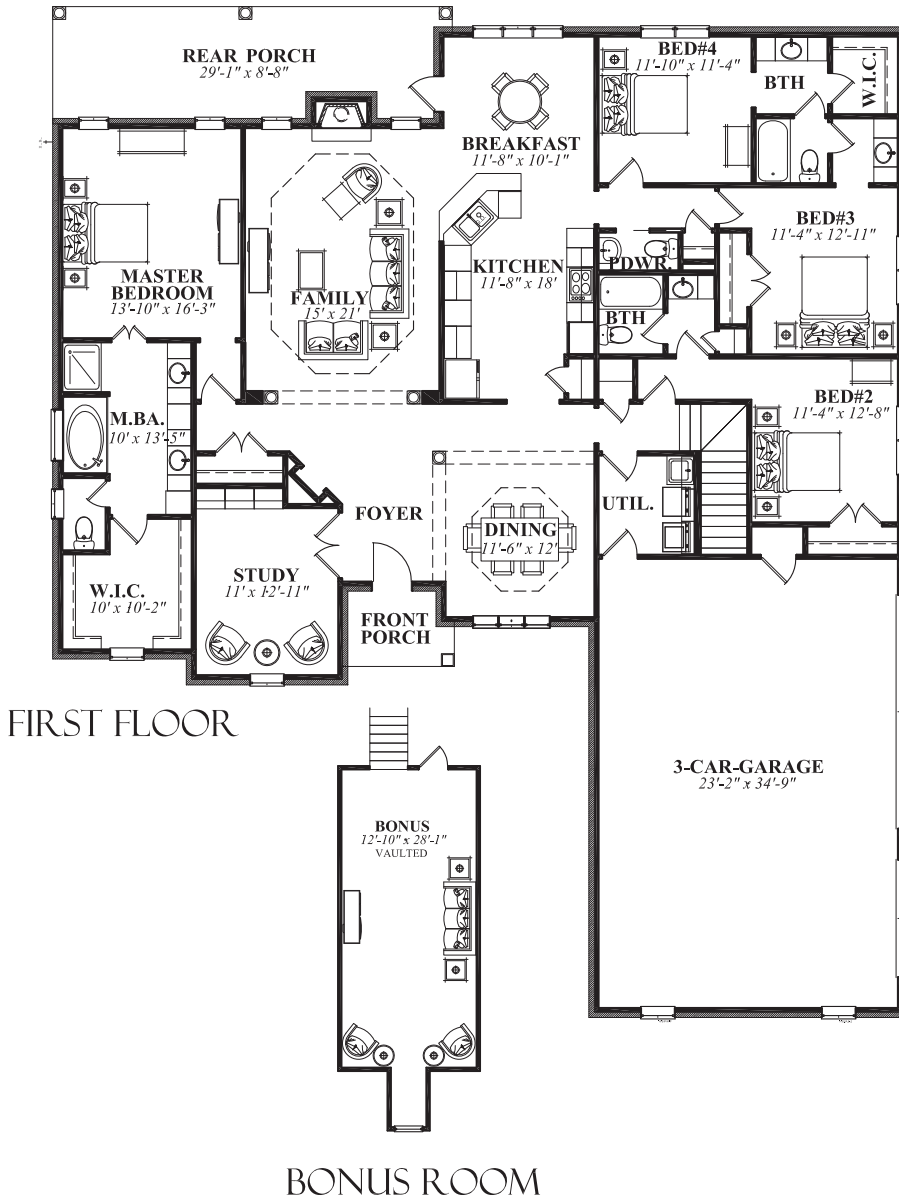

TENSAW

- Custom Built on Job Site
- 30-Year Warranty Architectural Shingles
- Hardwood Flooring in Foyer, Living Room and Dining Room
- Ceramic Tile Flooring in Kitchen, Breakfast Room and Utility Room
- Ceramic Tile Flooring in all Bathrooms
- Whirlpool Tub in Master Bath
- Designer Delta Faucets in all Bathrooms
- Spacious Walk-In Closets
- Pantry Closet in Kitchen
- Contrasting Wall and Trim Colors
- Designer Cabinetry
- Ceramic Tile Kitchen Counter Tops with Full Ceramic Tile Backsplash
- Durastone Vanity Tops in Master Bath
- Cultured Marble Vanity Tops in Secondary Baths
- Pre-Wired for Two Ceiling Fans
- Pre-Wired for Two Sets of Flood Lights
- General Electric Appliances featuring a Smooth Surface Cooktop and Wall Oven
- Fireplace with Gas Log Lighter
- Energy Efficient Doors and Windows
- R-13 Wall Insulation
- R-30 Ceiling Insulation
- Smooth Ceilings throughout Interior of House
- Custom Interscapes Package including: Prewire for Audio, Security (*all Exterior Doors and Windows*) and Digital Network
- ICI Deluxe Fortis Exterior Paint with Lifetime Warranty
- Low-Maintenance Brick and Hardiplank Exteriors
- Low-Maintenance Hardiplank on Exterior Trim (*Soffits, Fascia and Frieze*)
- Low-Maintenance, 20-Year Warranty Windows
- 40-Gallon and 50-Gallon Rheem or Rudd Water Heaters
- Designer Door Hardware Finishes including Oil-Rubbed Bronze and Antique Nickel
- Deadbolts on all Exterior Doors
- Landscaping Package with a Fully Sodded Yard
- One-Year Builder Warranty

Craftsman-inspired homes made more
beautiful by nature.

Tensaw Elevation I

Tensaw Elevation II

Tensaw Elevation III